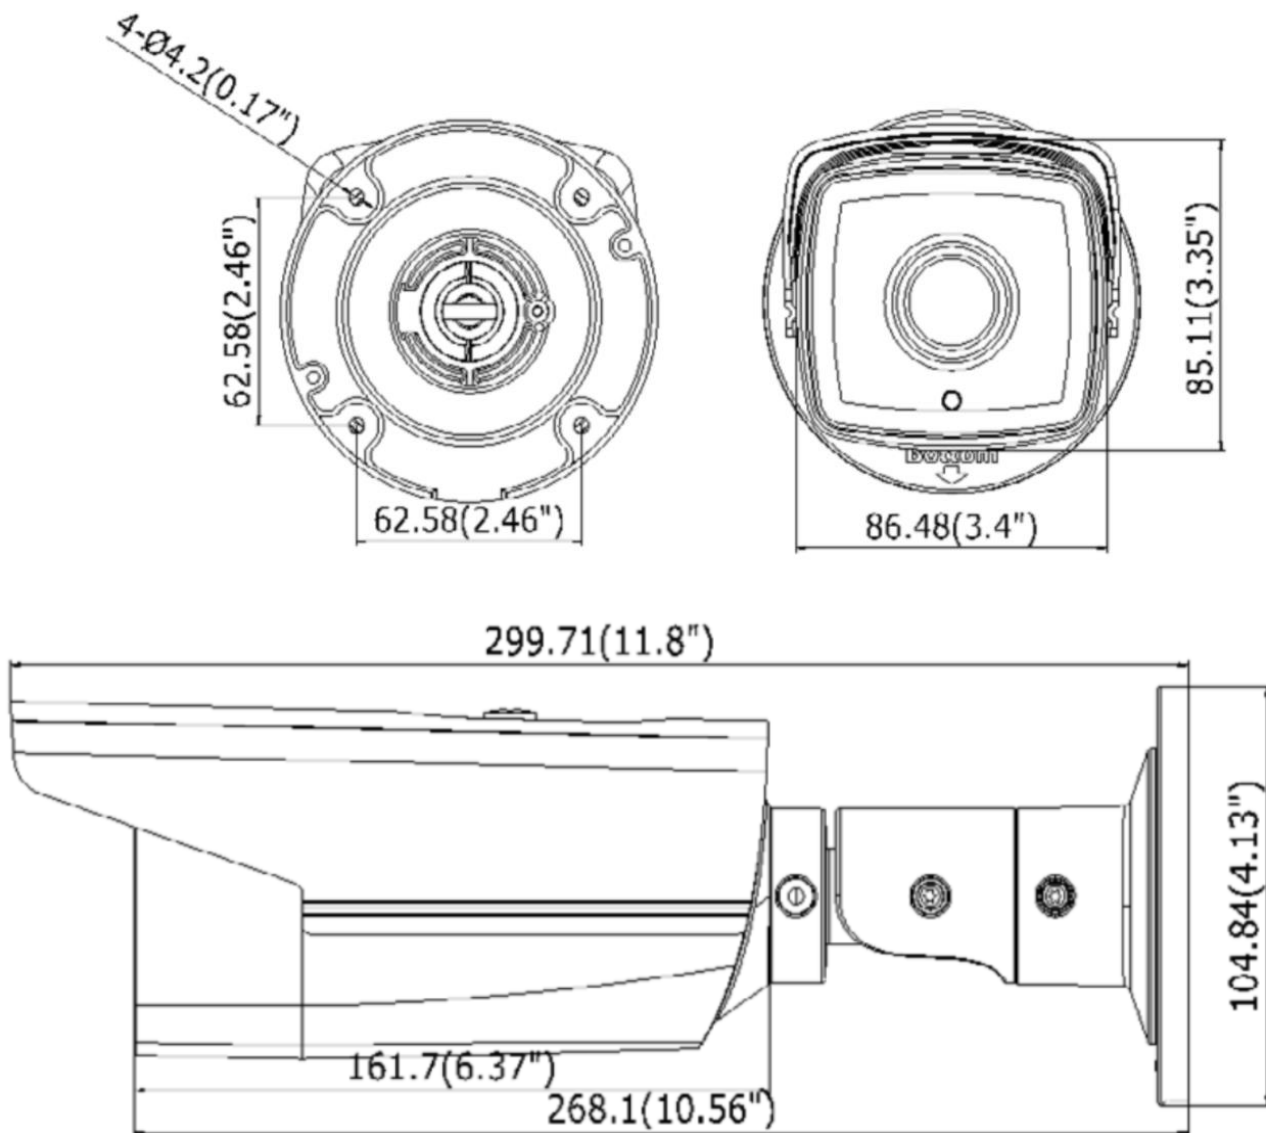

Dimensions

We reserve the right to modify product design and specification without notice and without incurring any obligation

For more information please contact a DSS Sales Representative

Toll Free: 1.888.467.8812 · Fax: 1.609.431.0932 · Email: sales@dss-cctv.com
www.dss-cctv.com